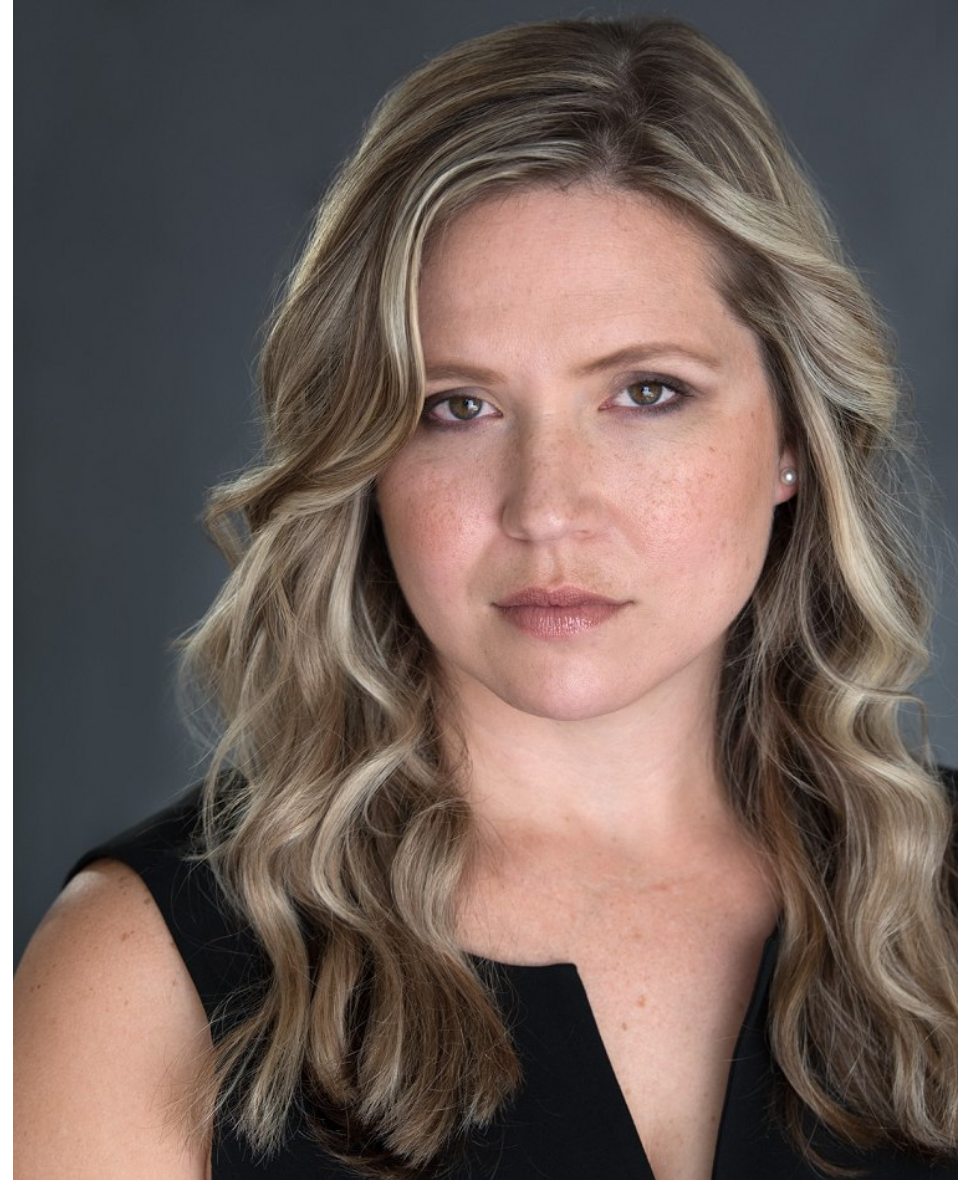

bmg

**ALEXIS SMITH-FRADY**

Height 5'5" Bust 34" B Waist 29" Hips 43" Dress 8 US Shoe 9.5 US Hair Blonde Eyes Hazel

bmg

**ALEXIS SMITH-FRADY**

Height 5'5" Bust 34" B Waist 29" Hips 43" Dress 8 US Shoe 9.5 US Hair Blonde Eyes Hazel