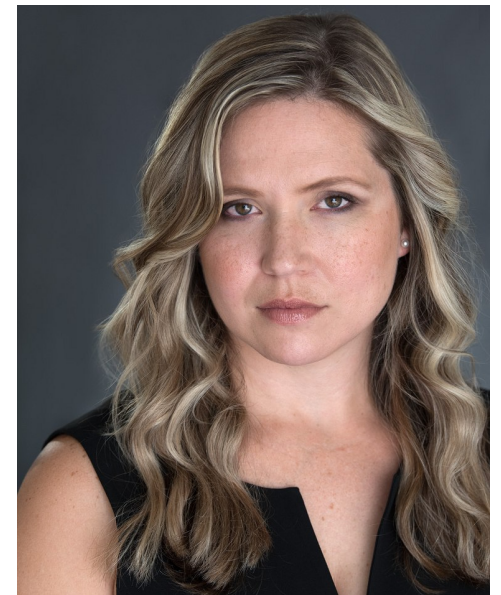

ALEXIS SMITH-FRADY

Height 5'5" Bust 34" B Waist 29" Hips 43" Dress 8 US Shoe 9.5 US
Hair Blonde Eyes Hazel

bmg