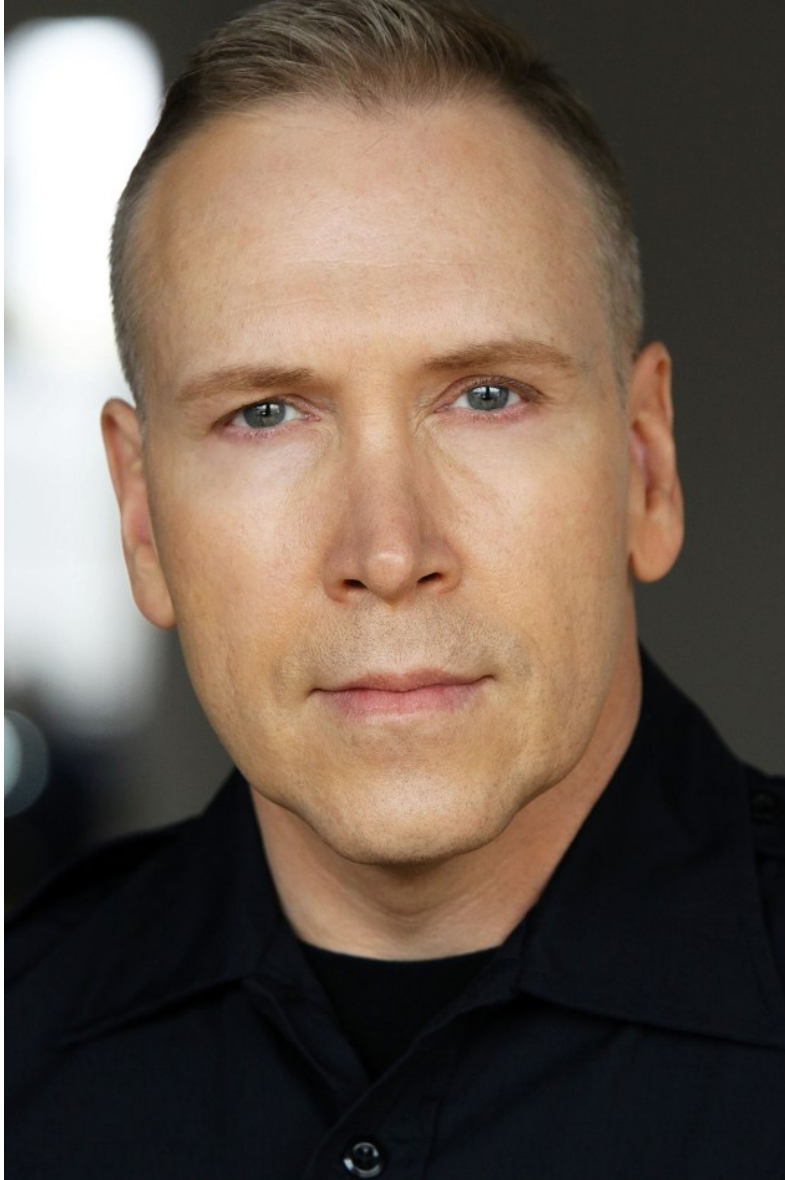

bmg

DWIGHT TURNER

Height 5'10" Chest 44" Waist 34" Inseam 32" Collar 17" Sleeve 35" Suit 44" Suit Length R Shoe 10.5 US Hair Blonde Eyes Blue

bmg

DWIGHT TURNER

Height 5'10" Chest 44" Waist 34" Inseam 32" Collar 17" Sleeve 35" Suit 44" Suit Length R Shoe 10.5 US Hair Blonde Eyes Blue