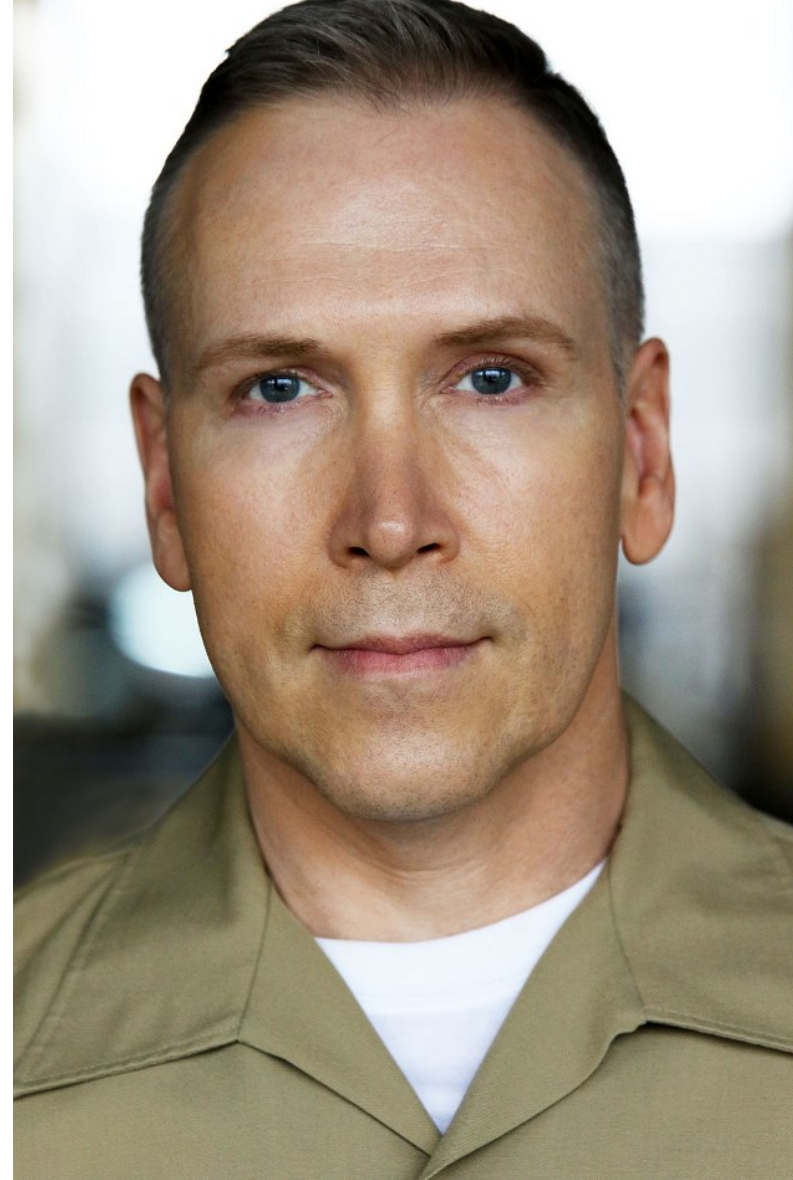

bmg

DWIGHT TURNER

Height 5'10" Chest 44" Waist 34" Inseam 32" Collar 17" Sleeve 35" Suit 44" Suit Length R Shoe 10.5 US Hair Blonde Eyes Blue

bmg

DWIGHT TURNER

Height 5'10" Chest 44" Waist 34" Inseam 32" Collar 17" Sleeve 35" Suit 44" Suit Length R Shoe 10.5 US Hair Blonde Eyes Blue