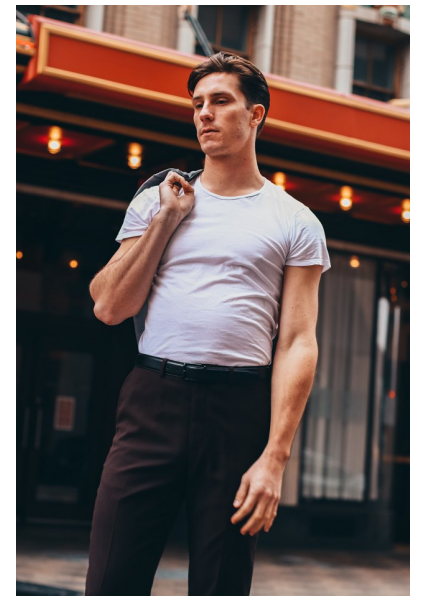

MATTHEW BUCKALEW

Height 6'4" Chest 30.5" Waist 34" Inseam 30" Collar 15.5" Sleeve 35"
Suit 42" Suit Length L Shoe 14 US Hair Light Brown Eyes Brown

bmg