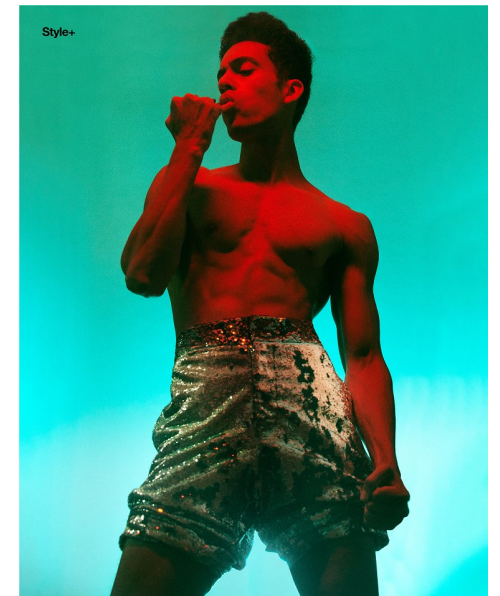

RAFAEL ROQUE

Height 6'1" Waist 30" Inseam 32" Suit 38" Suit Length R Shoe 11 US
Hair Black Eyes Brown

bmg