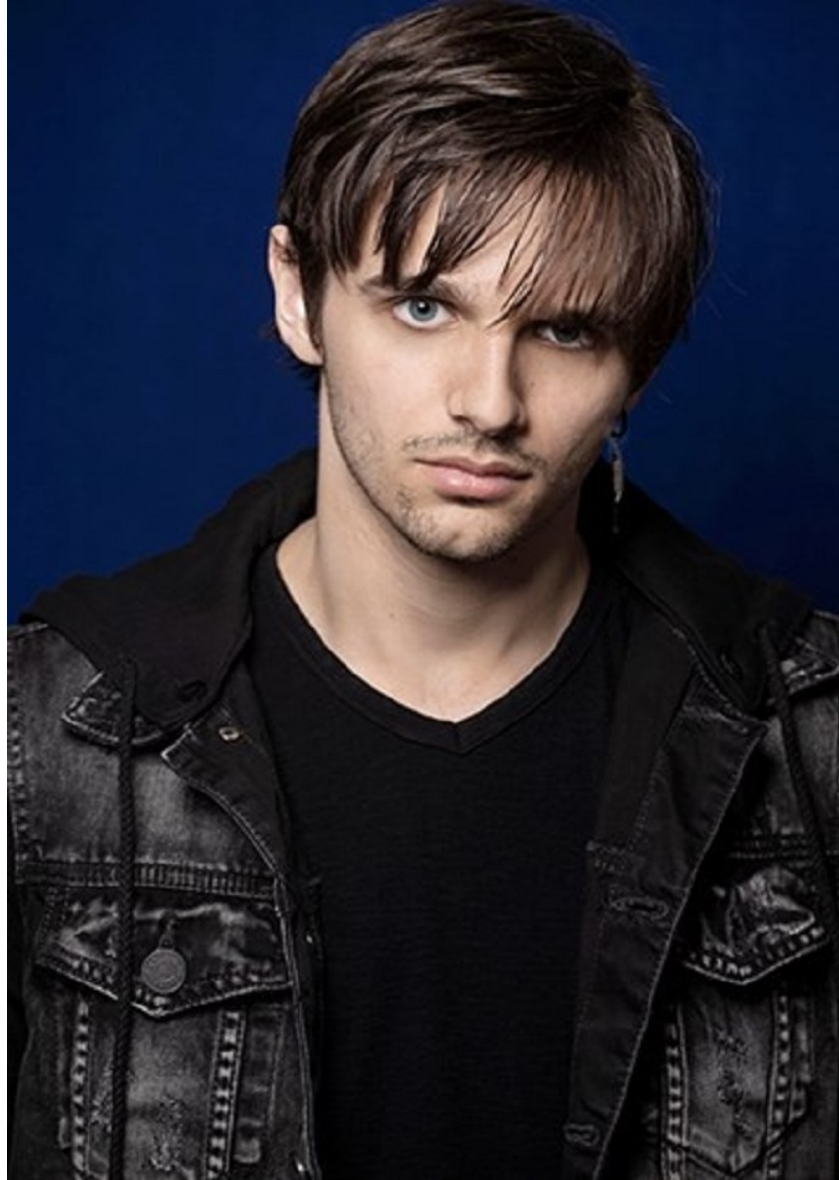

bmg

KYLE CHRISTENSEN

Height 5'8.5" Chest 38" Waist 31.5" Inseam 30" Collar 15.5" Sleeve 32.5" Suit 40" Suit Length R Shoe 10.5 US Hair Brown Eyes Blue

bmg

KYLE CHRISTENSEN

Height 5'8.5" Chest 38" Waist 31.5" Inseam 30" Collar 15.5" Sleeve 32.5" Suit 40" Suit Length R Shoe 10.5 US Hair Brown Eyes Blue