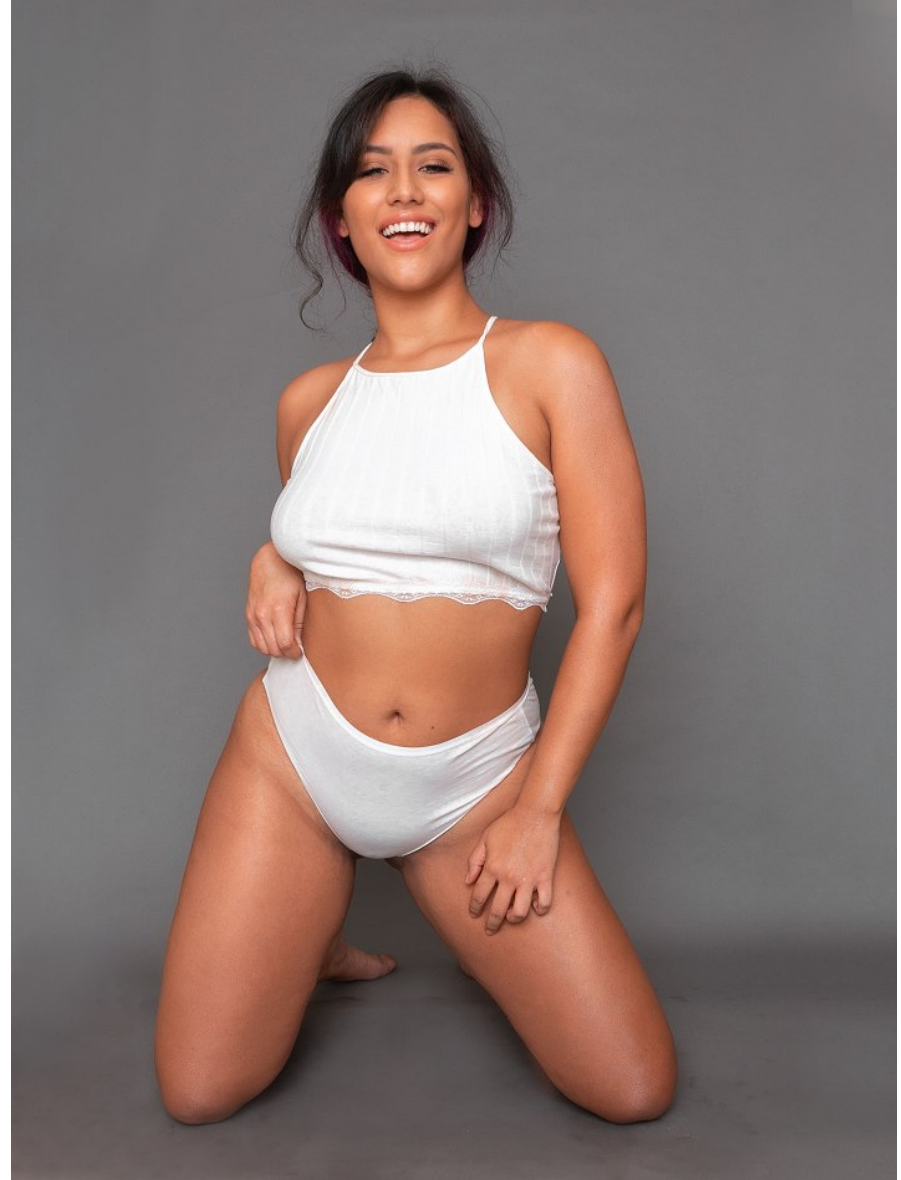

bmg

SARAH MUNOZ

Height 5'9" Bust 42" C Waist 35" Hips 46" Dress 12 US Shoe 10 US Hair Dark Brown Eyes Brown

bmg

SARAH MUNOZ

Height 5'9" Bust 42" C Waist 35" Hips 46" Dress 12 US Shoe 10 US Hair Dark Brown Eyes Brown