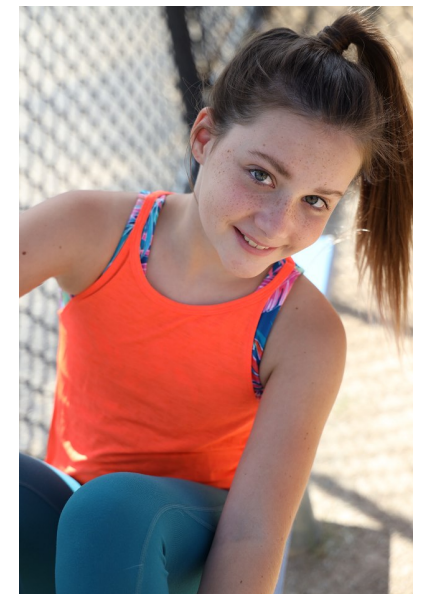

## ELLA WALKER

Height 55" Shoe 3 US (kids) Size 9 - 10 Hair Brown Eyes Blue

bmg