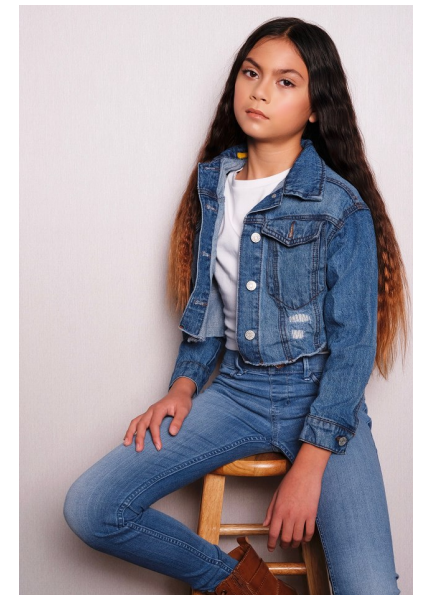

**KAYLA SMITS**

Height 57.5" Shoe 6.5 US (kids) Size 10 - 12 Hair Brown Eyes Brown

**bmg**