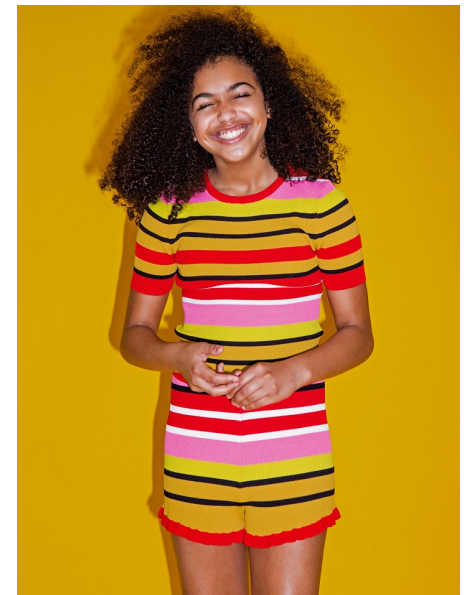

ASHA SHAW

Height 5'4" Dress 4-6 US Shoe 8.5 US

bmg