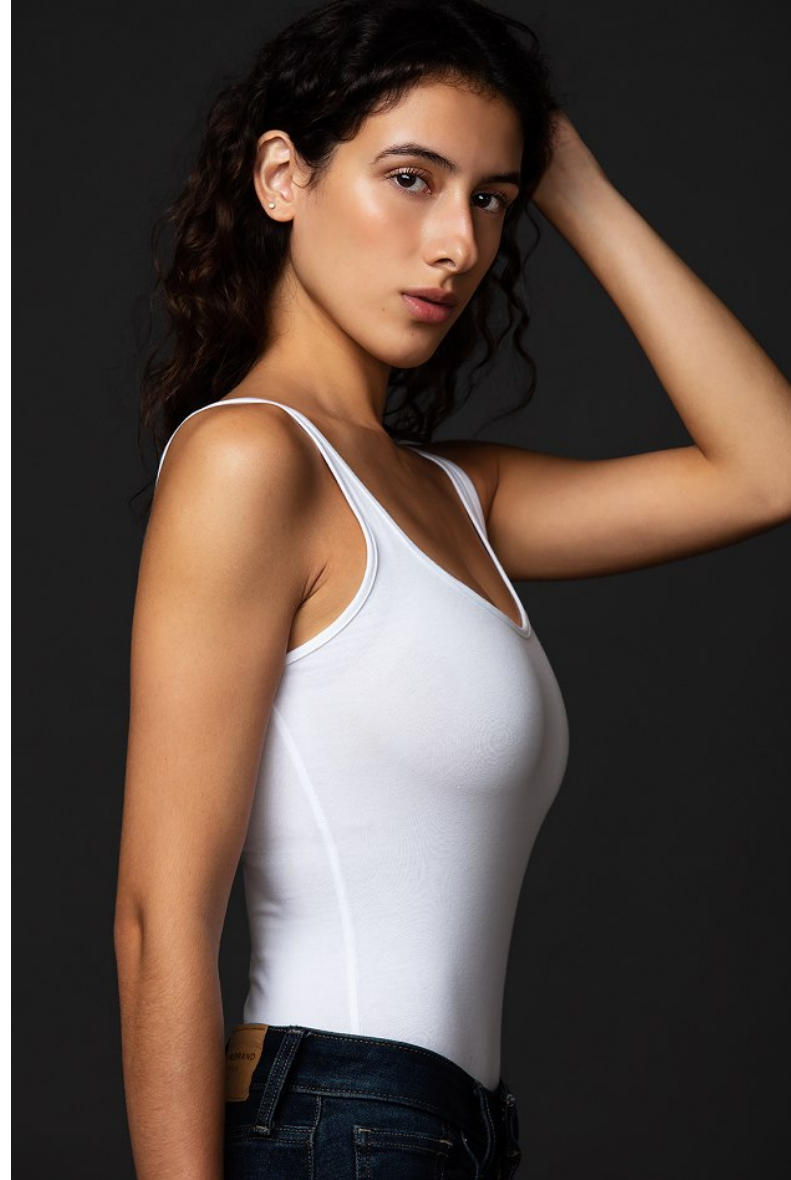

bmg

KASSANDRA B

Height 5'8" Bust 34" C Waist 24" Hips 34" Dress 0 US Shoe 8 US Top XS Bottom XS Hair Brown Eyes Brown

bmg

KASSANDRA B

Height 5'8" Bust 34" C Waist 24" Hips 34" Dress 0 US Shoe 8 US Top XS Bottom XS Hair Brown Eyes Brown

bmg

KASSANDRA B

Height 5'8" Bust 34" C Waist 24" Hips 34" Dress 0 US Shoe 8 US Top XS Bottom XS Hair Brown Eyes Brown