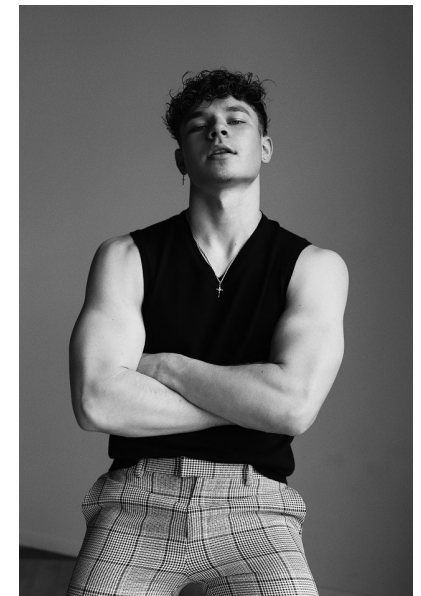

**JESSE SONHEIM**

Height 5'11" Waist 32" Inseam 32" Collar 15.5" Sleeve 33" Suit 40" Suit Length R Shoe 10.5 US Hair Light Brown Eyes Hazel

**bmg**