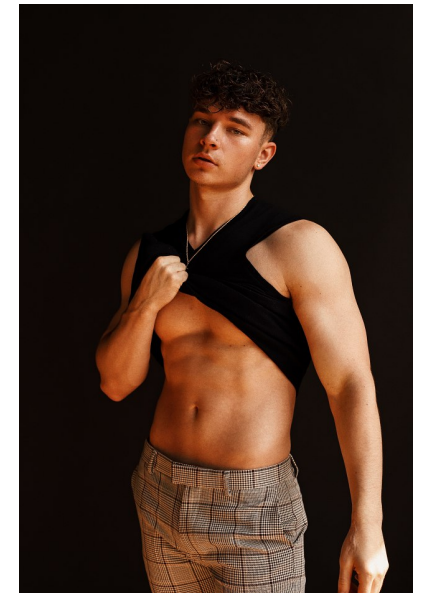

**JESSE SONHEIM**

Height 5'11" Waist 32" Inseam 32" Collar 15.5" Sleeve 33" Suit 40" Suit Length R Shoe 10.5 US Hair Light Brown Eyes Hazel

**bmg**