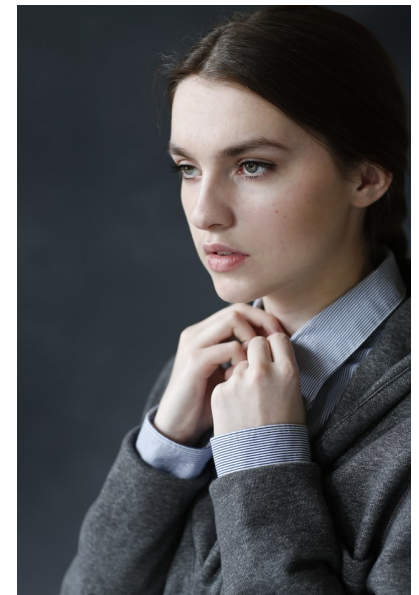

EMILEE FISCHER

Height 5'9.5" Bust 34" C Waist 25" Hips 36.5" Hair Brown
Eyes Green/Brown

bmg