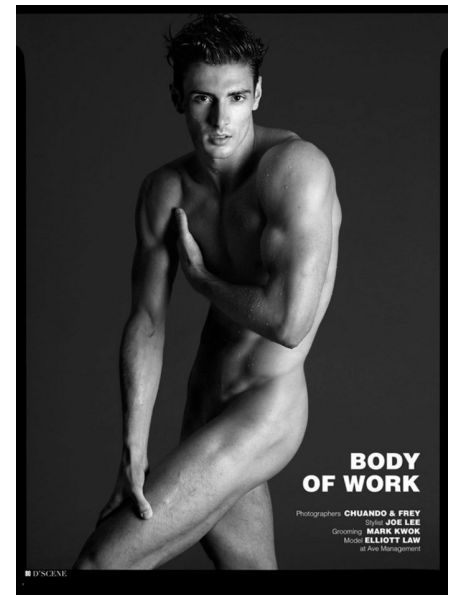

ELLIOTT LAW

Height 6'3" Waist 32" Inseam 32" Collar 16" Sleeve 35" Suit 40" Shoe 11
US Hair Brown Eyes Brown

bmg