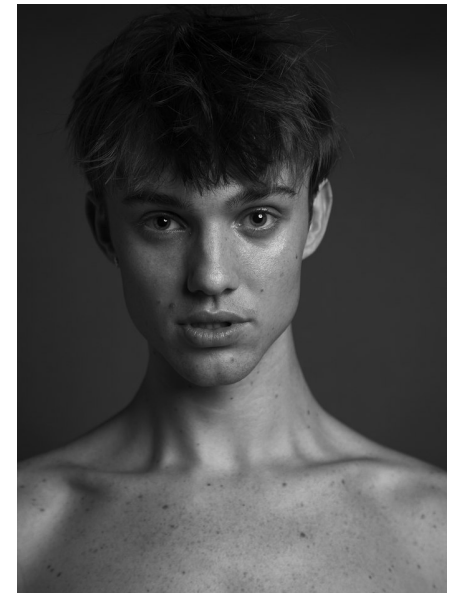

BRADY R

Height 6'1" Waist 30" Inseam 32" Collar 15" Sleeve 35" Suit 36" Suit
Length R Shoe 11 US Hair Ash Blonde Eyes Green

bmg