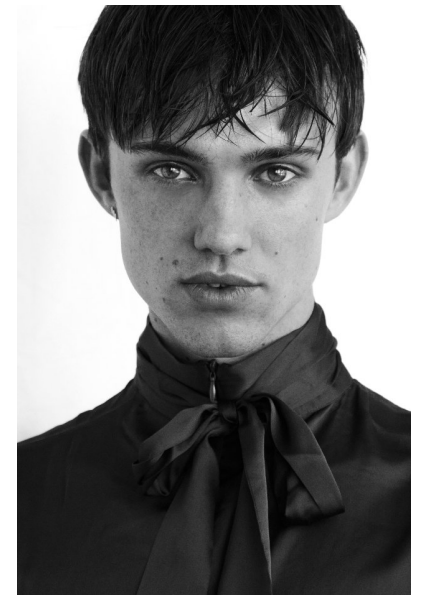

BRADY R

Height 6'1" Waist 30" Inseam 32" Collar 15" Sleeve 35" Suit 36" Suit
Length R Shoe 11 US Hair Ash Blonde Eyes Green

bmg