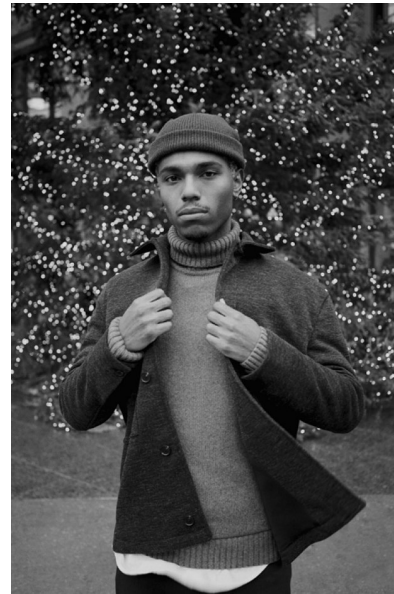

## ONYEKACHI AHARANWA

Height 6'0"   Waist 30"   Inseam 32"   Collar 14"   Suit 32"   Suit Length R  
Shoe 11.5 US   Hair Black   Eyes Brown

bmg