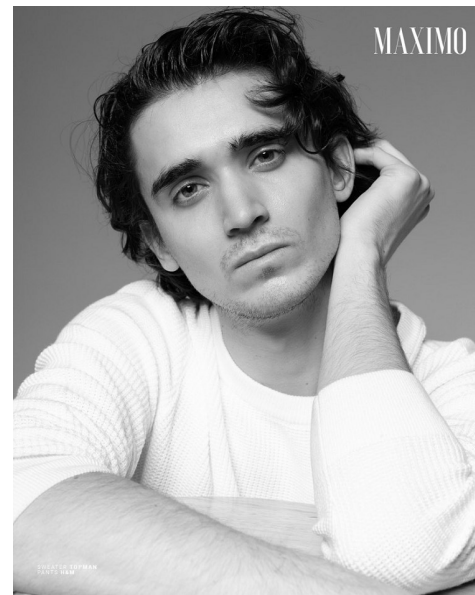

ANDREW D

Height 6'2" Waist 32" Inseam 31" Collar 15.5" Sleeve 33" Shoe 11 US
Hair Brown Eyes Hazel

MAXIMO

MAXIMO

bmg