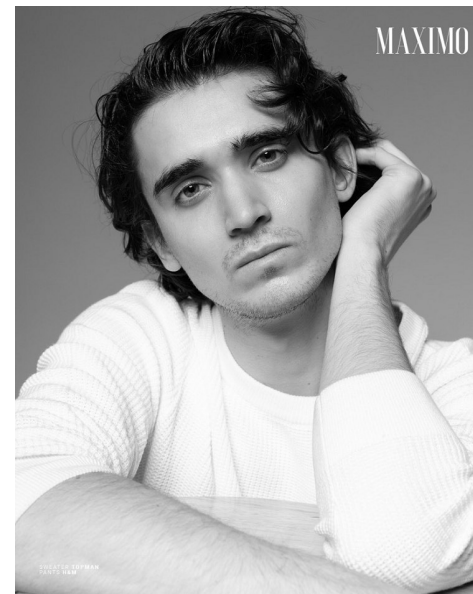

ANDREW DEBOLT

Height 6'2" Waist 32" Inseam 31" Collar 15.5" Sleeve 33" Shoe 11 US
Hair Brown Eyes Hazel

MAXIMO

MAXIMO

bmg