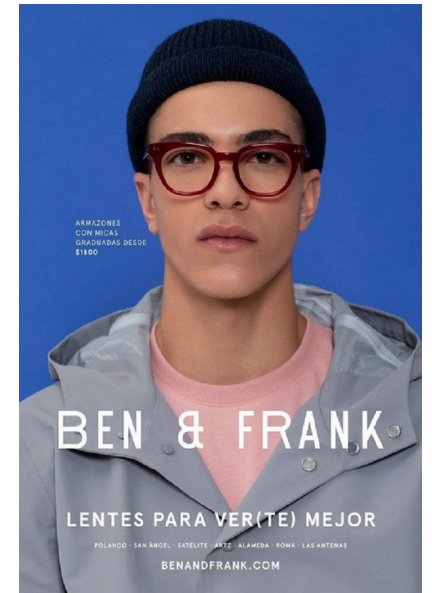

MAXWELL

Height 5'11" Chest 36" Waist 29" Inseam 32" Suit 36" Shoe 9 US
Hair Black Eyes Hazel

bmg