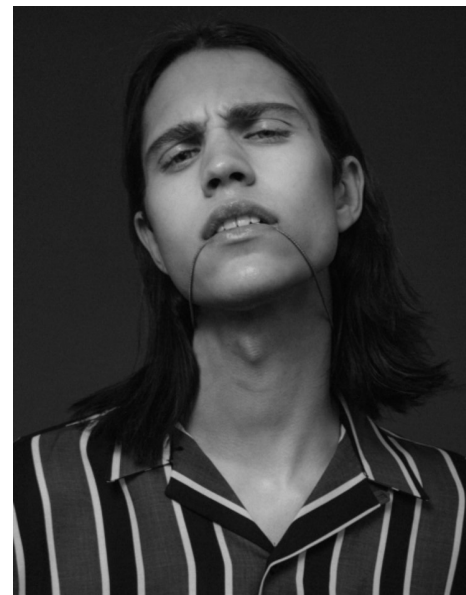

AUSTIN KAIRIS

Height 6'0" Inseam 32" Suit 38" Shoe 10 US Hair Auburn Red Eyes Hazel

bmg