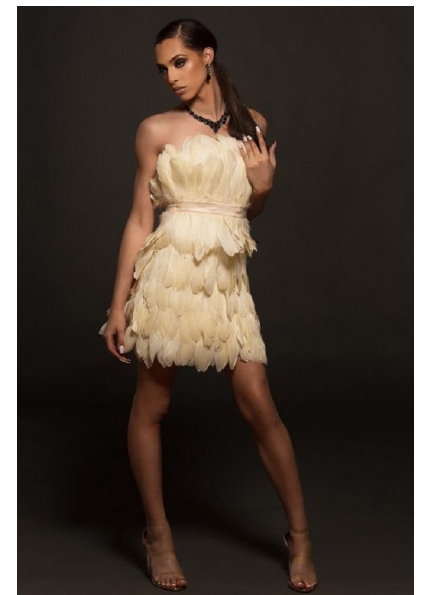

MALIYAH LONDYN

Height 5'10" Bust 32" A Waist 29" Hips 36" Dress 5 US Shoe 11 US
Hair Brown Eyes Hazel

bmg