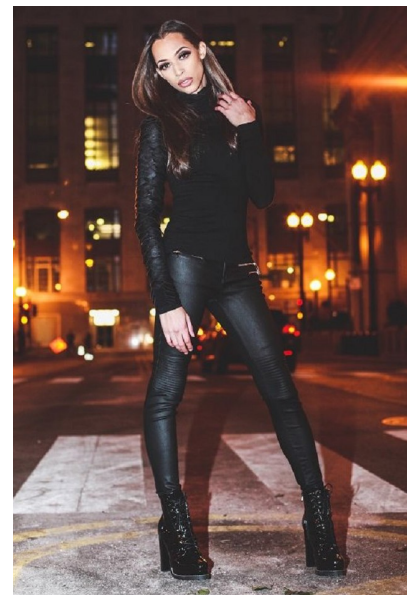

MALIYAH LONDYN

Height 5'10" Bust 32" A Waist 29" Hips 36" Dress 5 US Shoe 11 US
Hair Brown Eyes Hazel

bmg