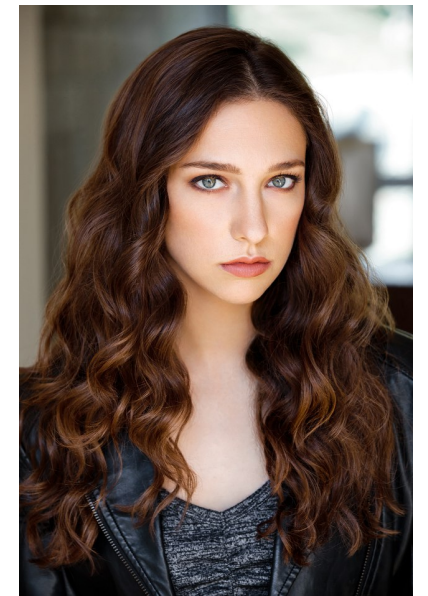

**ANNA BURMEISTER**

Height 5'9" Bust 32.5" C Waist 25.5" Hips 35.5" Dress 2 US Shoe 8.5 US  
Hair Brown Eyes Hazel

**bmg**