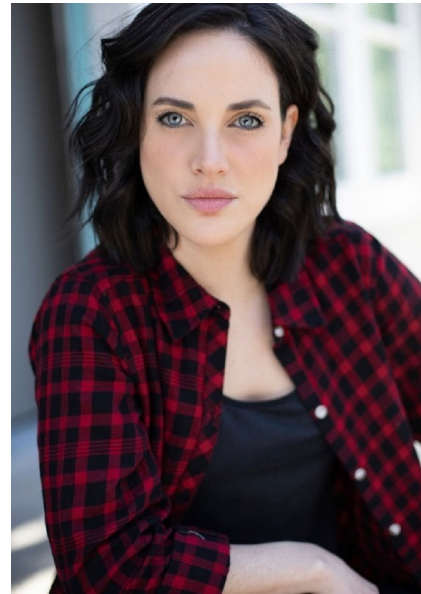

AVIVA SEVILLA

Height 5'5" Bust 32" C Waist 25" Hips 35" Dress 2 US Shoe 7.5 US
Hair Black Eyes Blue

bmg