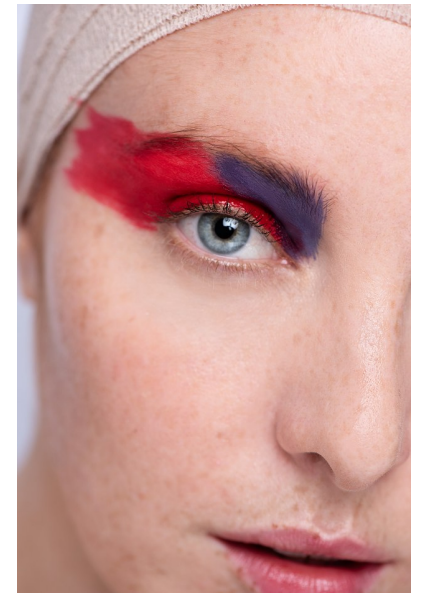

**CAROLINE ECKER**

Height 5'8" Bust 42" DD Waist 35" Hips 45" Dress 12 US Shoe 9 US  
Hair Red Eyes Blue

**bmg**