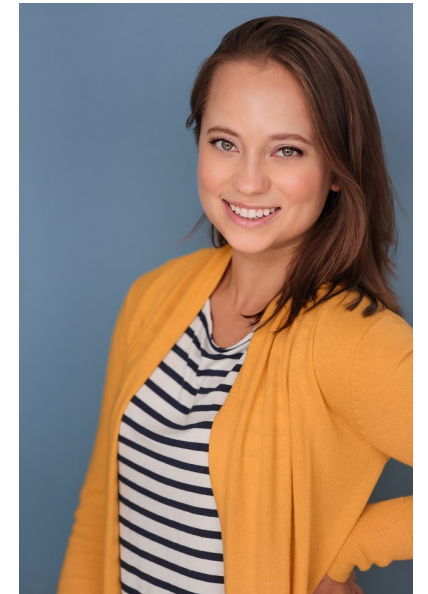

LIDIA FITSOVA

Height 5'5" Bust 34" A Waist 27" Hips 34" Dress 4 US Shoe 9 US
Hair Brown Eyes Green

bmg