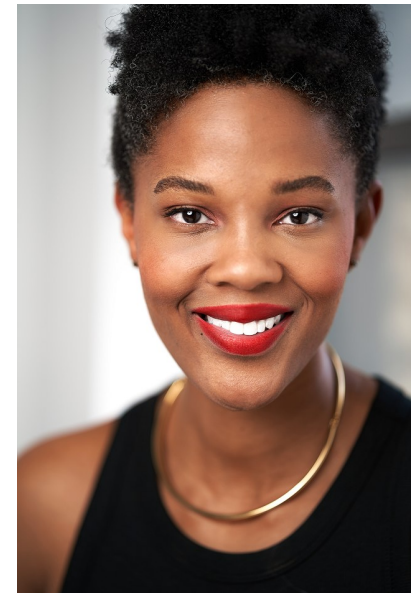

CHERNISE TAYLOR

Height 5'9" Bust 36" C Waist 28" Hips 38" Dress 8 US Shoe 11 US

bmg