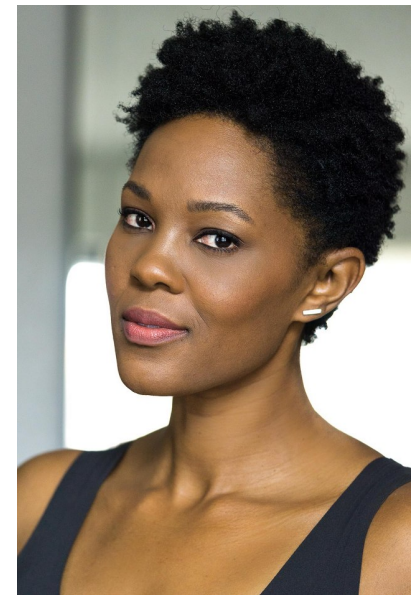

CHERNISE TAYLOR

Height 5'9" Bust 36" C Waist 28" Hips 38" Dress 8 US Shoe 11 US

bmg