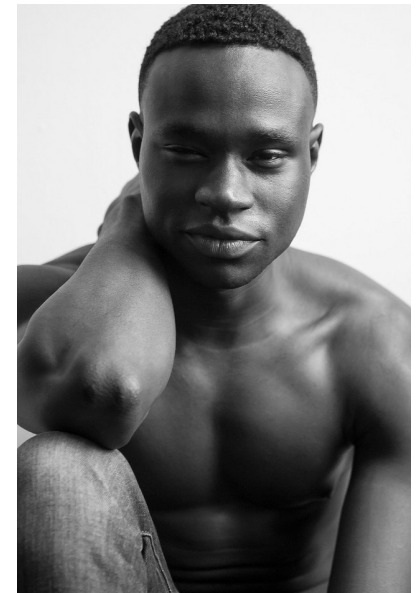

AZEEZ ALAYAH

Height 6'0" Waist 31" Inseam 32" Collar 15.5" Sleeve 32" Suit Length R
Shoe 10 US Hair Black Eyes Brown

bmg