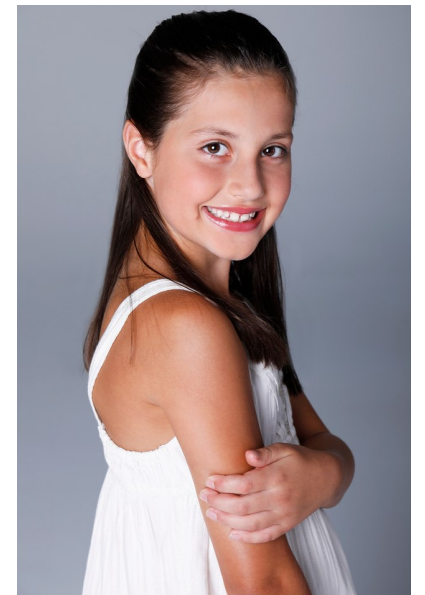

ELLA MCILRAVY

Height 4'4.5" Shoe 2.5 US Size 9 - 10 Hair Brown Eyes Brown

bmg