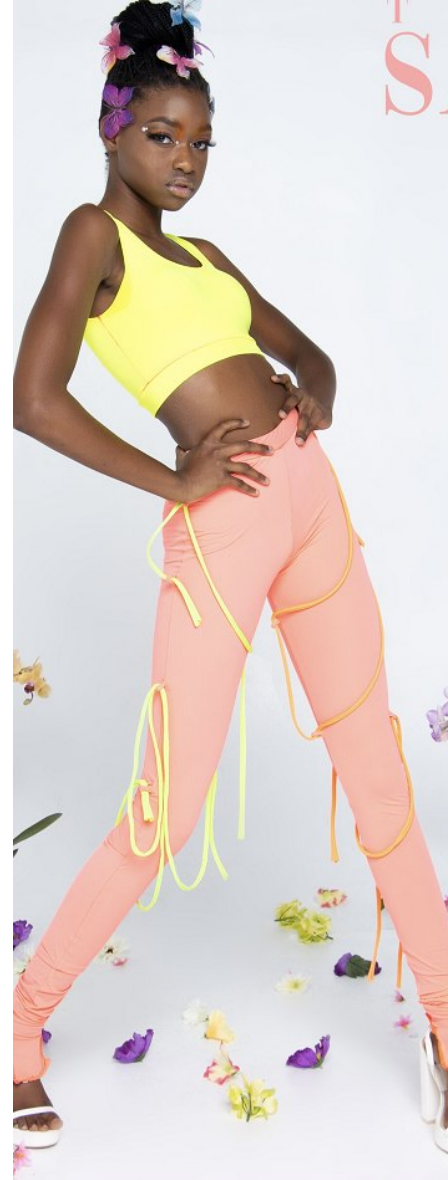

bmg

**JAYLEN SPENCER**

Height 5'8" Bust 32" A Waist 25" Hips 33" Dress 10-12 US Shoe 7 US Hair Brown Eyes Brown

bmg

**JAYLEN SPENCER**

Height 5'8" Bust 32" A Waist 25" Hips 33" Dress 10-12 US Shoe 7 US Hair Brown Eyes Brown

bmg

**JAYLEN SPENCER**

Height 5'8" Bust 32" A Waist 25" Hips 33" Dress 10-12 US Shoe 7 US Hair Brown Eyes Brown