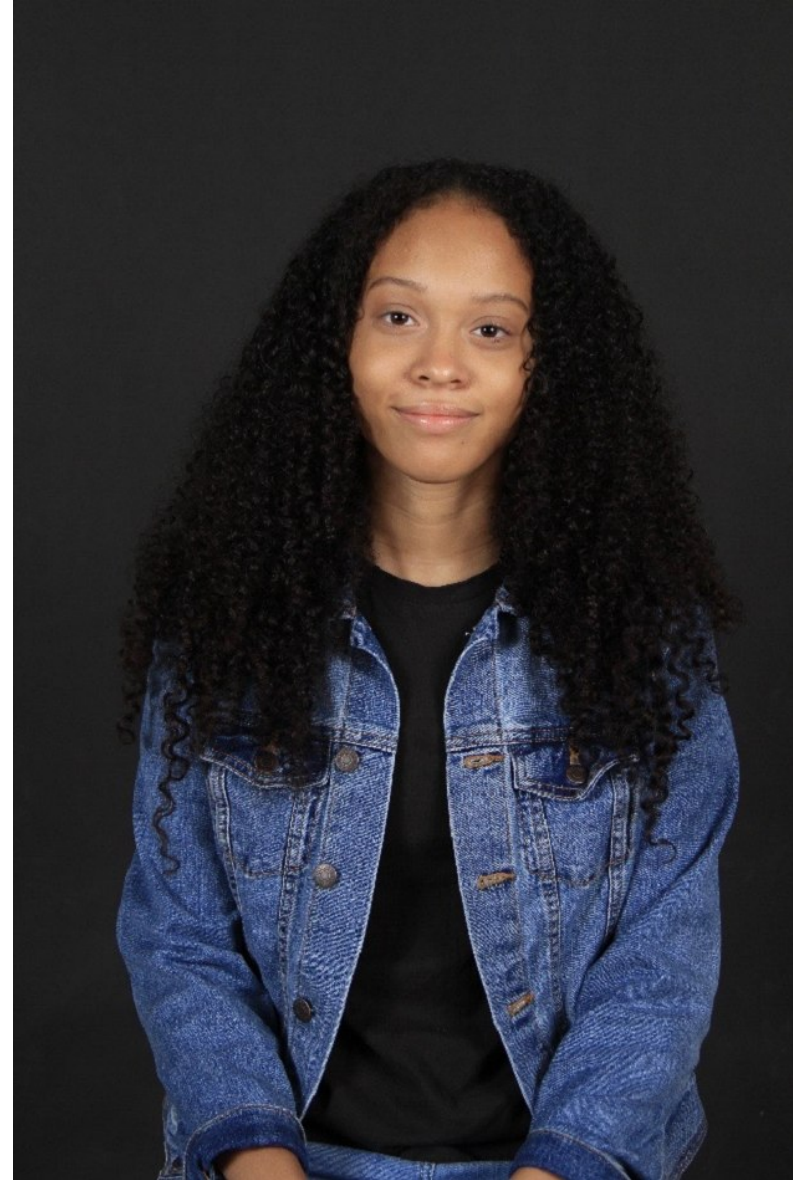

bmg

**BRIANNA JONES**

Height 5'5" Bust 30" B Waist 25" Hips 29" Dress 3 US Shoe 8 US Hair Dark Brown Eyes Brown

bmg

**BRIANNA JONES**

Height 5'5" Bust 30" B Waist 25" Hips 29" Dress 3 US Shoe 8 US Hair Dark Brown Eyes Brown