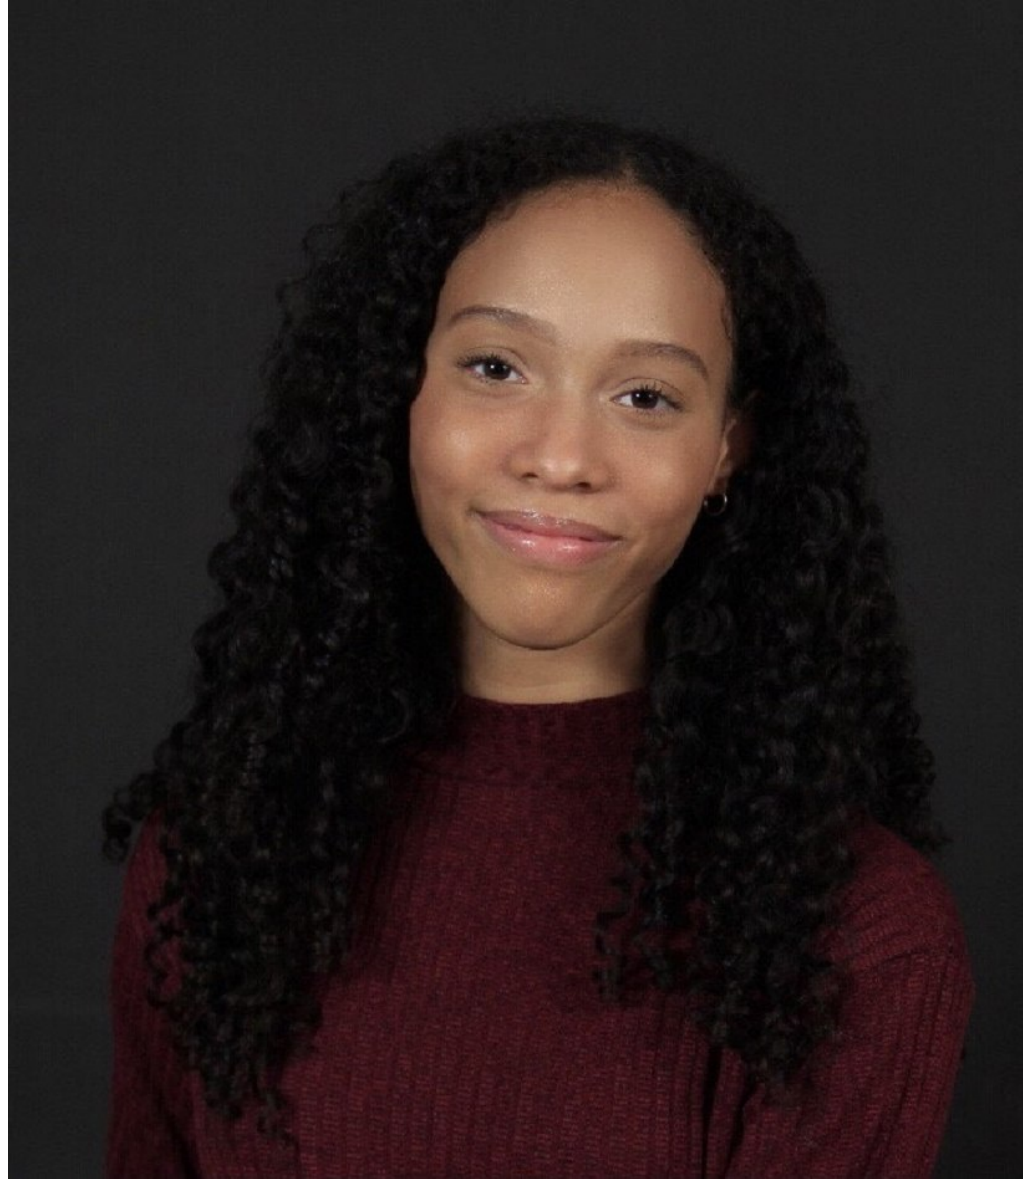

bmg

**BROOKE JONES**

Height 5'5" Bust 29" A Waist 25.5" Hips 26" Dress 0 US Shoe 8 US Hair Dark Brown Eyes Brown

bmg

**BROOKE JONES**

Height 5'5" Bust 29" A Waist 25.5" Hips 26" Dress 0 US Shoe 8 US Hair Dark Brown Eyes Brown