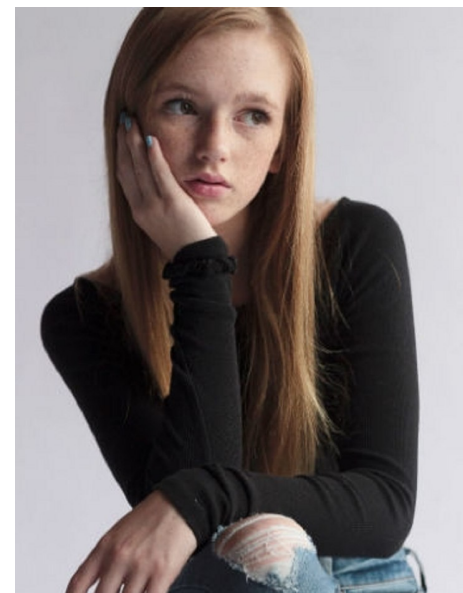

SOPHIA BIRT

Height 5'3" Bust 30" Waist 23" Hips 32" Dress 0 US Shoe 6 US
Hair Strawberry Blonde Eyes Hazel

bmg