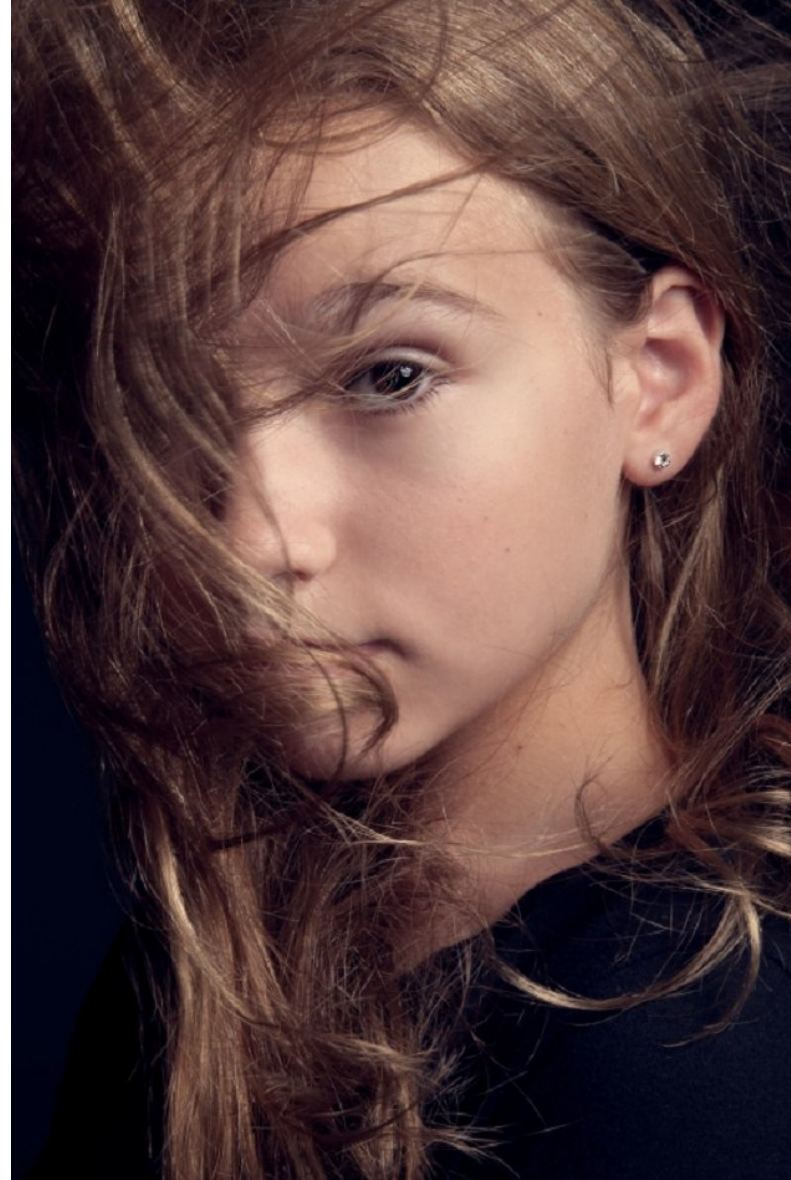

bmg

SIDNEY CULWELL

Height 5'3" Shoe 7.5 US Size 14 Hair Brown Eyes Brown

bmg

SIDNEY CULWELL

Height 5'3" Shoe 7.5 US Size 14 Hair Brown Eyes Brown

bmg

SIDNEY CULWELL

Height 5'3" Shoe 7.5 US Size 14 Hair Brown Eyes Brown