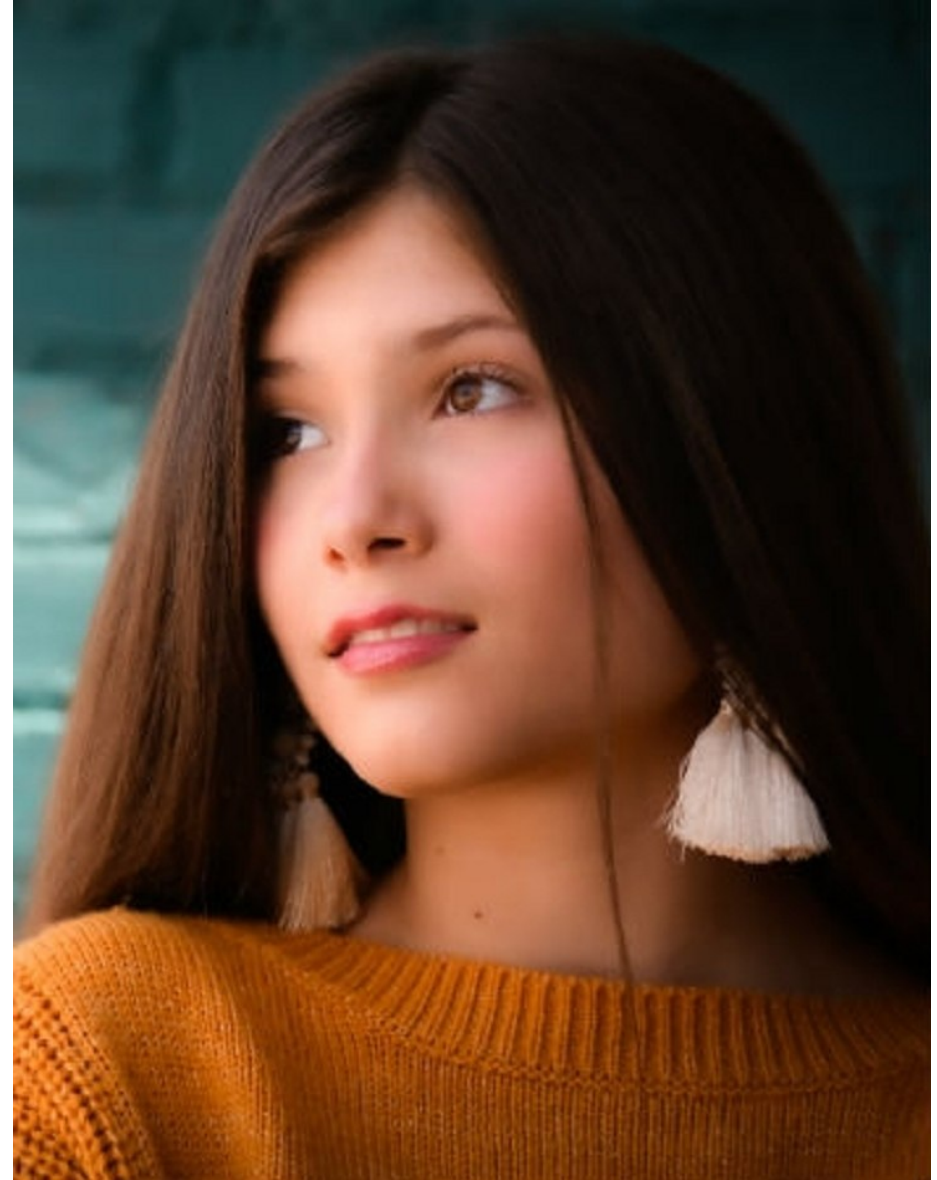

bmg

KELSEY JOHNSON

Height 5'6" Bust 32" Waist 29" Hips 31" Dress 0-2 US Shoe 9 US Hair Brown Eyes Brown

bmg

KELSEY JOHNSON

Height 5'6" Bust 32" Waist 29" Hips 31" Dress 0-2 US Shoe 9 US Hair Brown Eyes Brown