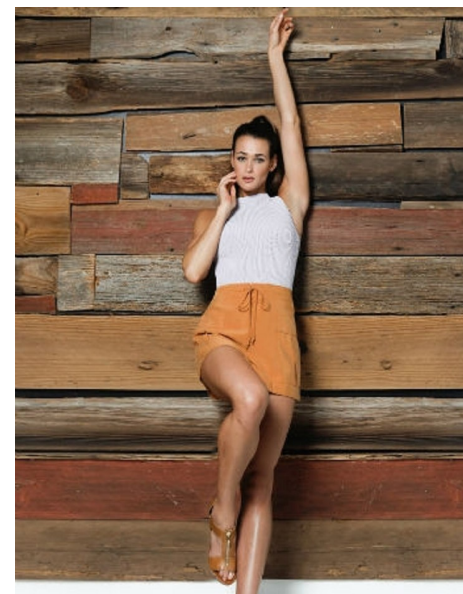

STEPHANIE DANA

Height 5'9" Waist 25.5" Hips 34.5" Dress 2-4 US Shoe 9 US Hair Brown
Eyes Hazel

bmg