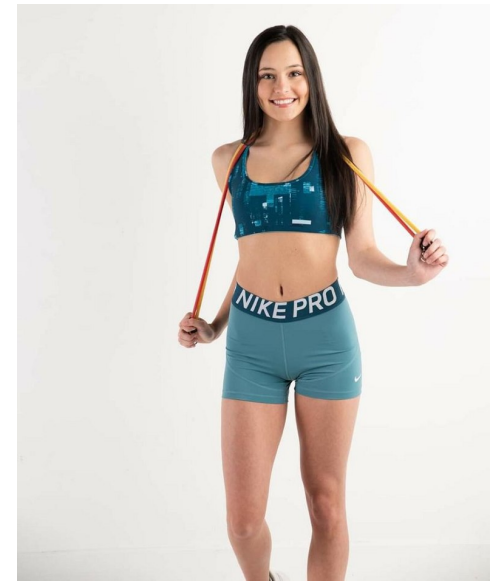

## CARMEN MCKENZIE

Height 5'6" Bust 31.5" Waist 24" Hips 33" Dress 2 US Shoe 7 US  
Hair Black Eyes Brown

bmg