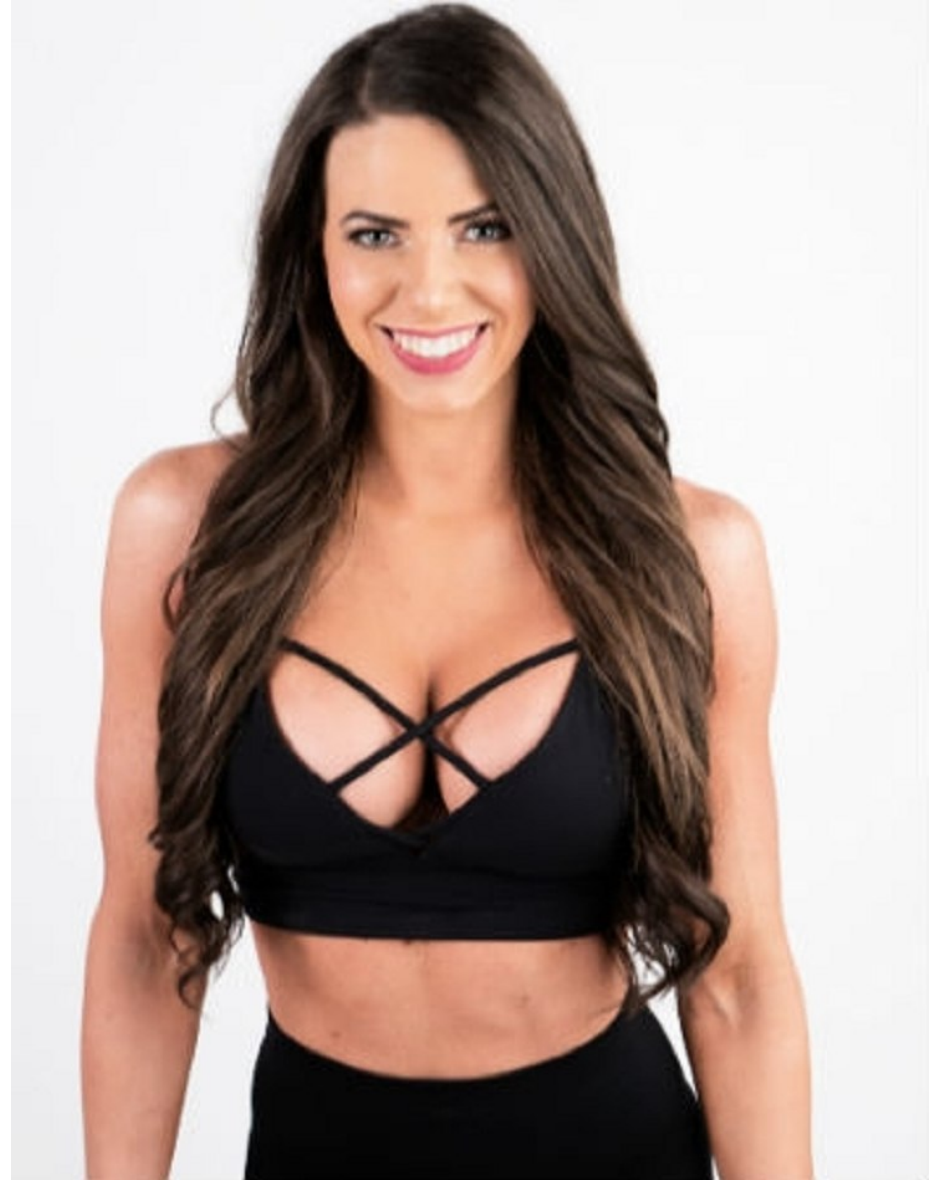

bmg

**REBEKAH LOGAN**

Height 5'5" Bust 32" D Waist 24" Hips 31" Dress 0 US Shoe 7.5 US Hair Brown Eyes Green

bmg

**REBEKAH LOGAN**

Height 5'5" Bust 32" D Waist 24" Hips 31" Dress 0 US Shoe 7.5 US Hair Brown Eyes Green

bmg

**REBEKAH LOGAN**

Height 5'5" Bust 32" D Waist 24" Hips 31" Dress 0 US Shoe 7.5 US Hair Brown Eyes Green