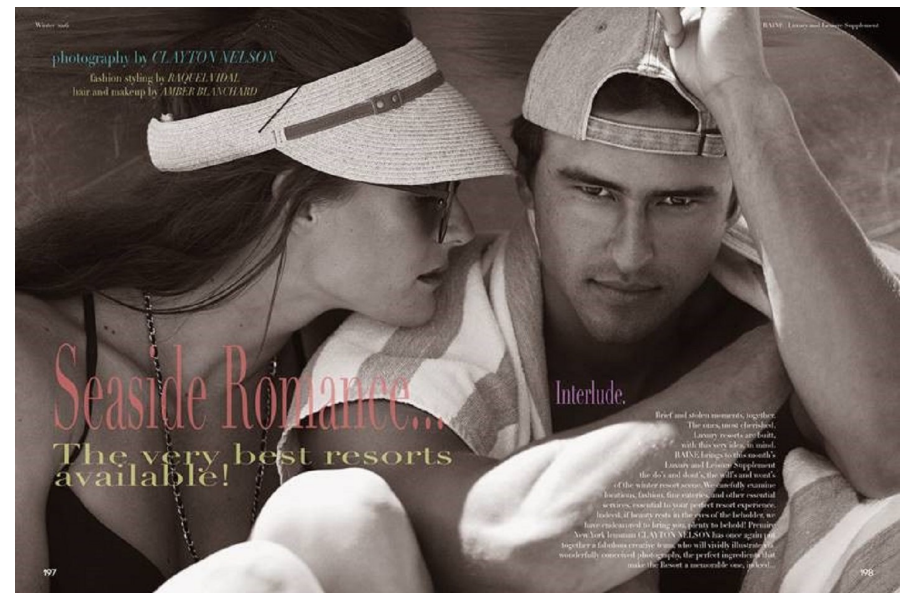

KELSI ALMOND

Height 5'8" Bust 32" B Waist 26" Hips 37" Dress 2-4 US Shoe 7 US
Hair Brown Eyes Blue/Green

bmg