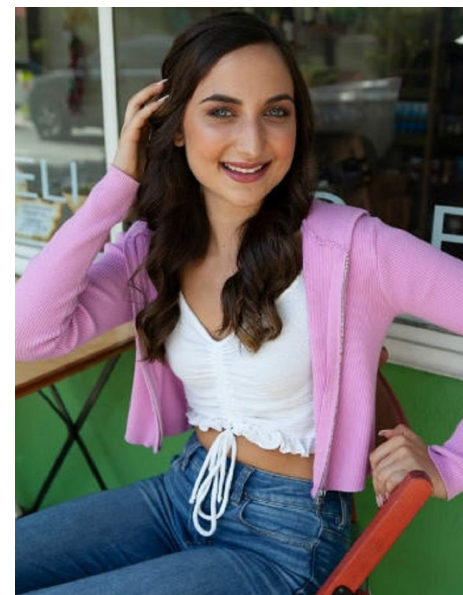

REINA TAIBI

Height 5'7" Bust 32" Waist 25.5" Hips 37" Dress 4 US Shoe 8.5 US
Hair Brown Eyes Blue

bmg