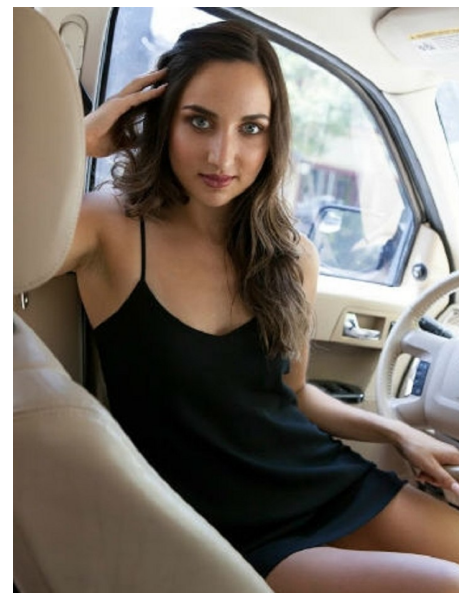

REINA TAIBI

Height 5'7" Bust 32" Waist 25.5" Hips 37" Dress 4 US Shoe 8.5 US
Hair Brown Eyes Blue

bmg