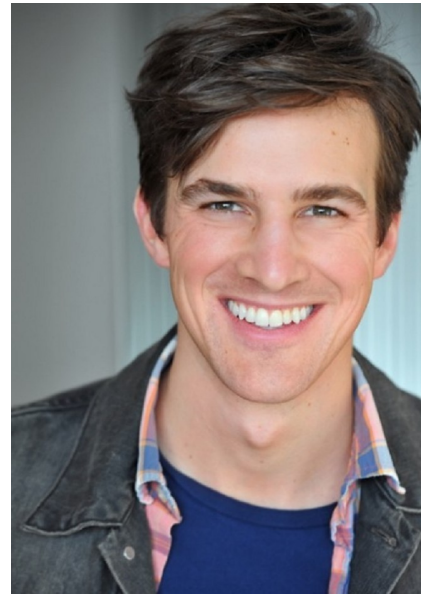

THOMAS FRELINGHUYSEN

Height 6'1" Chest 38" Waist 32" Inseam 32" Collar 15.5" Sleeve 33.5"
Suit 38" Suit Length R Shoe 11 US Hair Brown Eyes Hazel

bmg