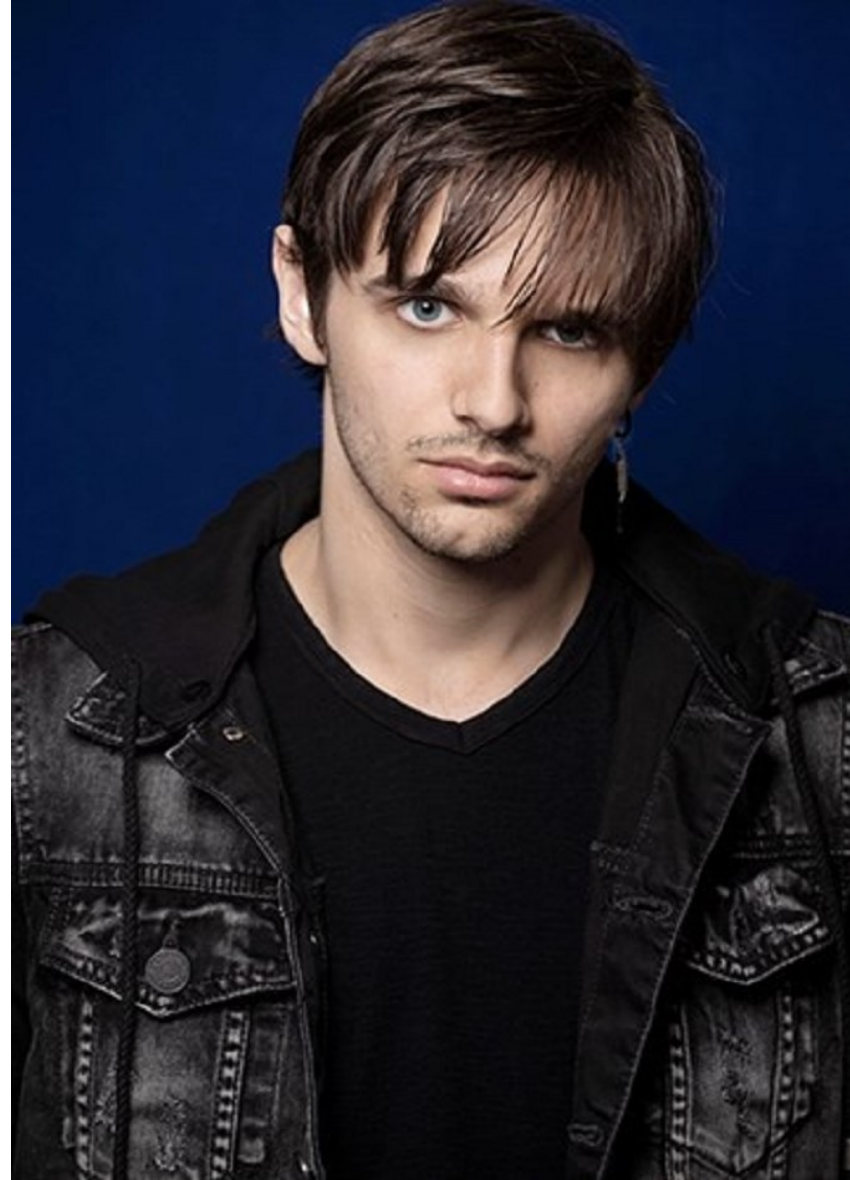

bmg

KYLE CHRISTENSEN

Height 5'8.5" Chest 38" Waist 31.5" Inseam 30" Collar 15.5" Sleeve 32.5" Suit 40" Suit Length R Shoe 10.5 US Hair Brown Eyes Blue

bmg

KYLE CHRISTENSEN

Height 5'8.5" Chest 38" Waist 31.5" Inseam 30" Collar 15.5" Sleeve 32.5" Suit 40" Suit Length R Shoe 10.5 US Hair Brown Eyes Blue