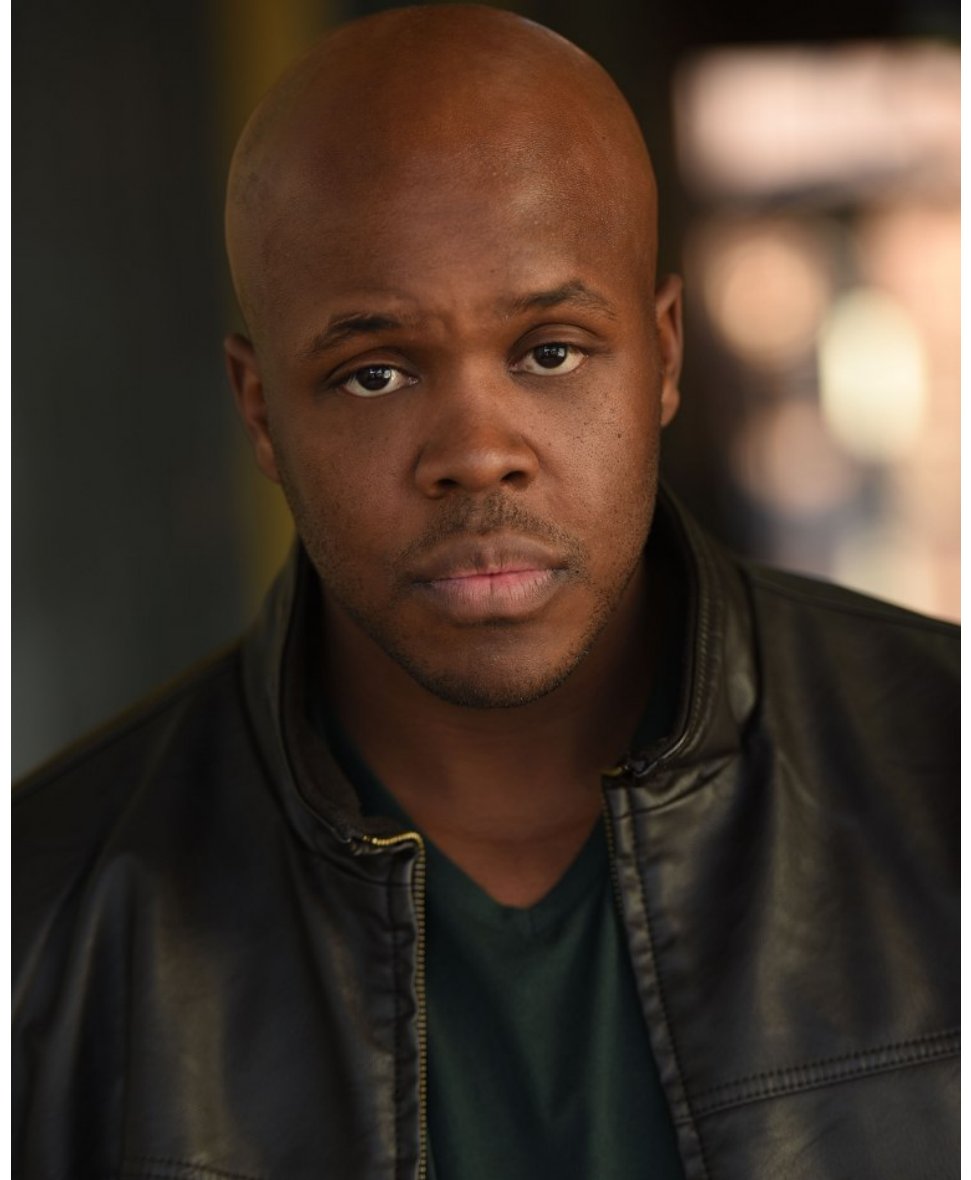

bmg

ADRIAN RICH

Height 6'1" Chest 44" Waist 40" Inseam 38" Collar 17.5" Sleeve 38" Suit 42" Suit Length L Shoe 13 US Hair Bald Eyes Brown

bmg

ADRIAN RICH

Height 6'1" Chest 44" Waist 40" Inseam 38" Collar 17.5" Sleeve 38" Suit 42" Suit Length L Shoe 13 US Hair Bald Eyes Brown

bmg

ADRIAN RICH

Height 6'1" Chest 44" Waist 40" Inseam 38" Collar 17.5" Sleeve 38" Suit 42" Suit Length L Shoe 13 US Hair Bald Eyes Brown