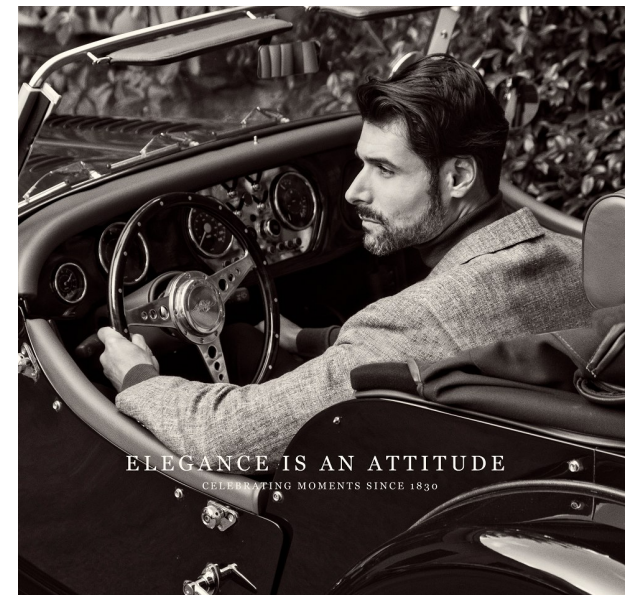

RICHELI MURARI

Height 6'2" Waist 32" Inseam 32" Sleeve 35" Suit 41" Suit Length L
Shoe 11 US Hair Black Eyes Blue

ELEGANCE IS AN ATTITUDE
CELEBRATING MOMENTS SINCE 1830

bmg