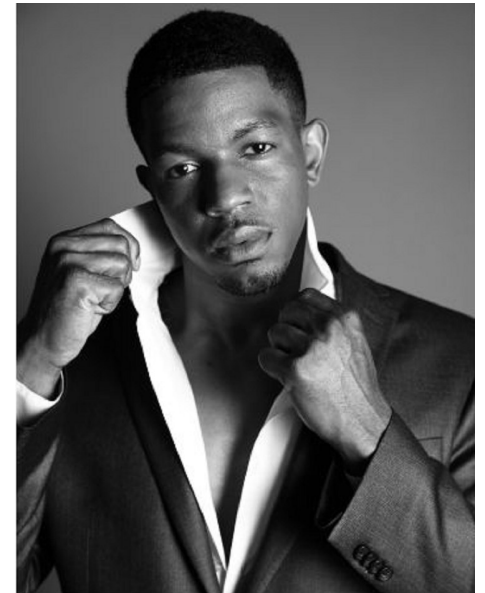

PERCY BELL

Height 6'0" Waist 32" Inseam 32" Suit 40" Suit Length L Shoe 10 US
Hair Black Eyes Brown

bmg