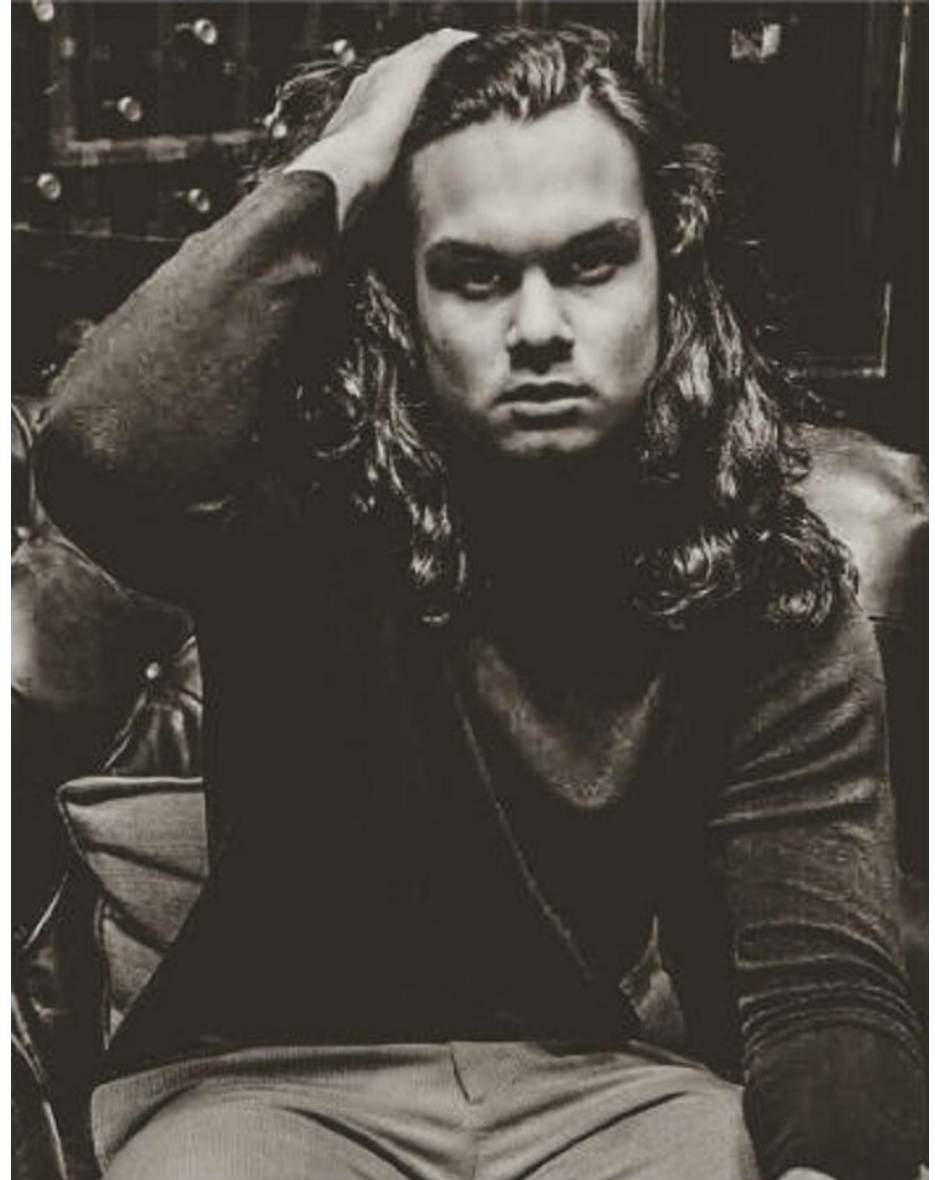

bmg

JARED RAYO

Height 5'11.5" Waist 32" Inseam 30" Collar 16" Suit 40" Suit Length R Shoe 11 US Hair Brown Eyes Brown