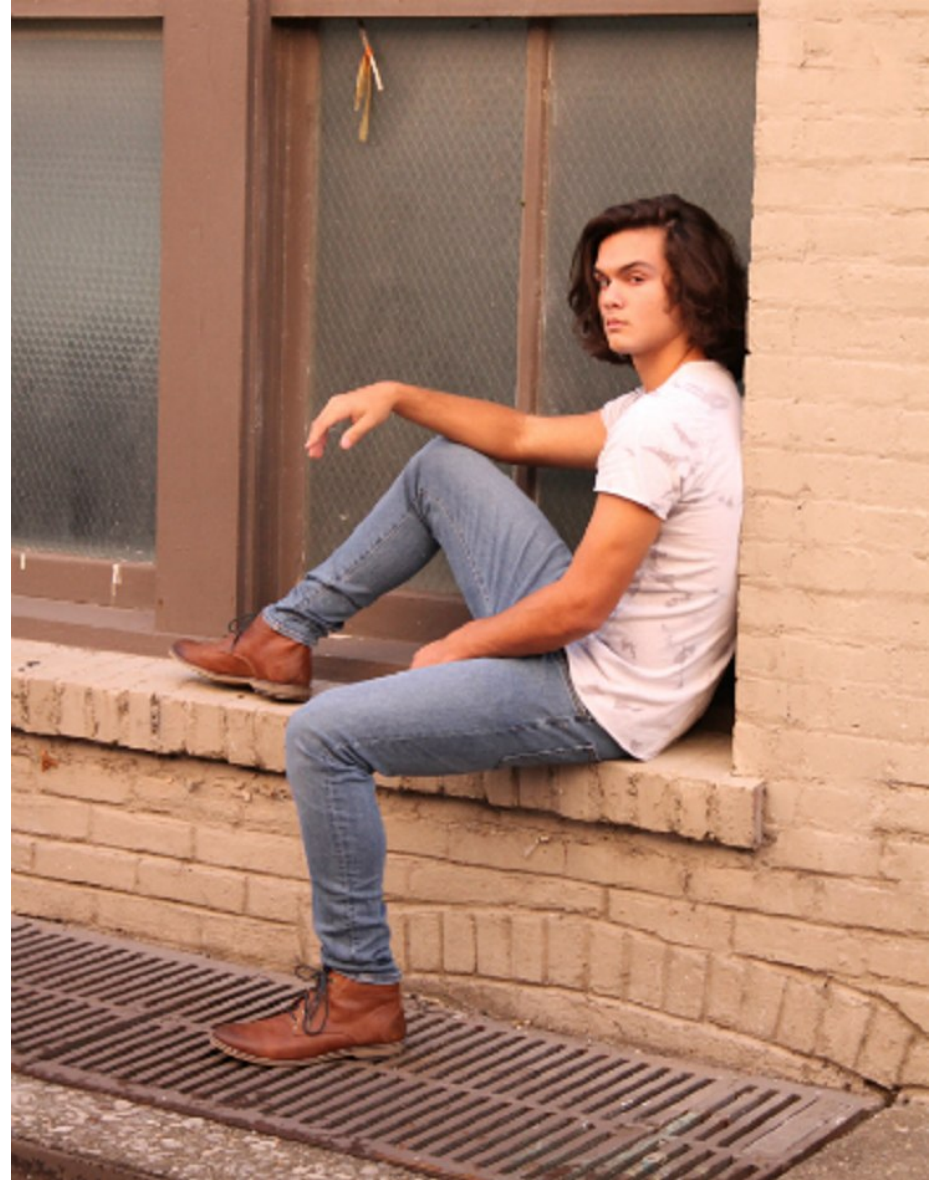

bmg

JARED RAYO

Height 5'11.5" Waist 32" Inseam 30" Collar 16" Suit 40" Suit Length R Shoe 11 US Hair Brown Eyes Brown

bmg

JARED RAYO

Height 5'11.5" Waist 32" Inseam 30" Collar 16" Suit 40" Suit Length R Shoe 11 US Hair Brown Eyes Brown