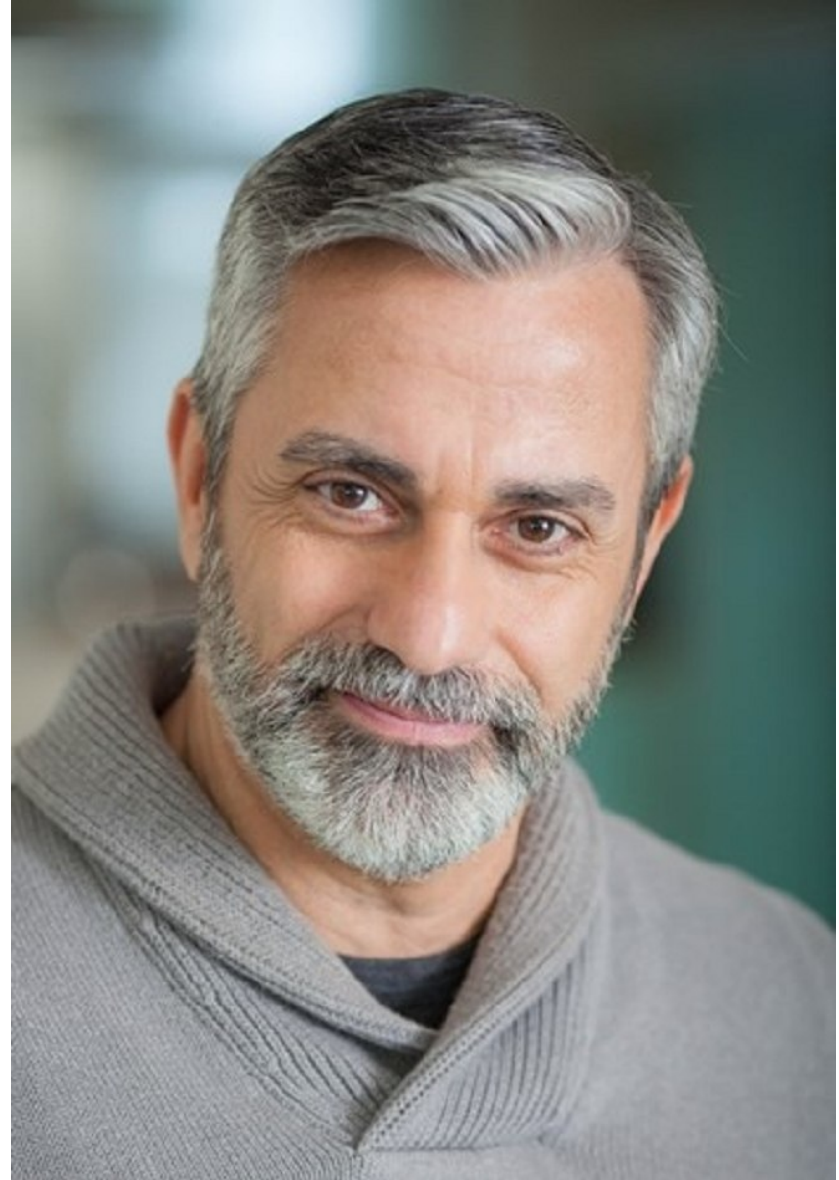

bmg

**DAVID VIGGIANO**

Height 5'9" Waist 31" Inseam 30" Collar 15.5" Sleeve 32" Suit 38" Suit Length R Shoe 10 US Hair Black Eyes Brown

bmg

**DAVID VIGGIANO**

Height 5'9"   Waist 31"   Inseam 30"   Collar 15.5"   Sleeve 32"   Suit 38"   Suit Length R   Shoe 10 US   Hair Black   Eyes Brown