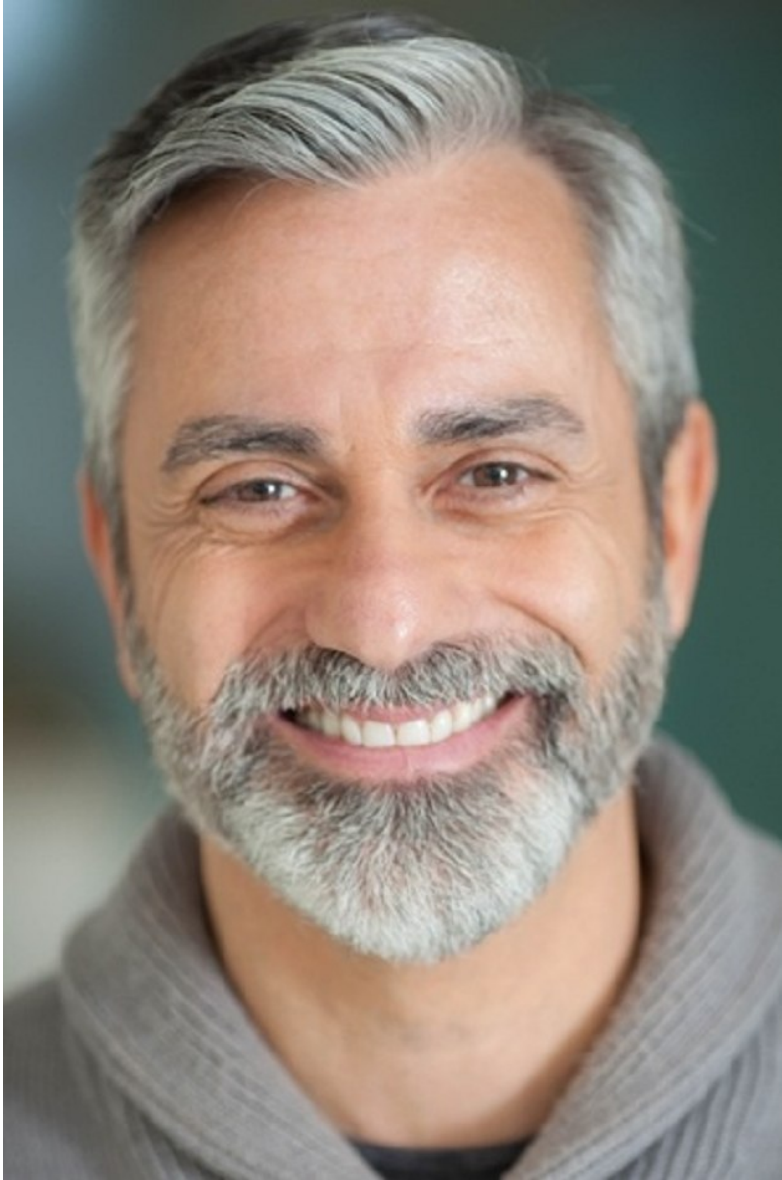

bmg

**DAVID VIGGIANO**

Height 5'9" Waist 31" Inseam 30" Collar 15.5" Sleeve 32" Suit 38" Suit Length R Shoe 10 US Hair Black Eyes Brown

bmg

**DAVID VIGGIANO**

Height 5'9"   Waist 31"   Inseam 30"   Collar 15.5"   Sleeve 32"   Suit 38"   Suit Length R   Shoe 10 US   Hair Black   Eyes Brown